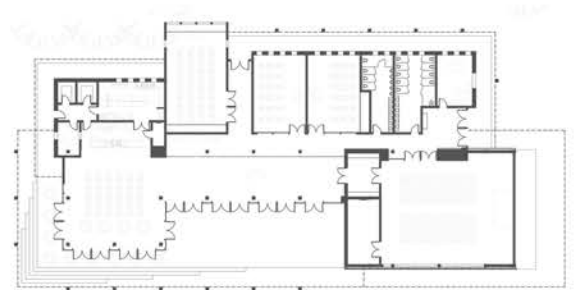

## SOWETO Community Education Campus

The SOWETO Community Education Campus is a pro-bono project for Growing Up Africa, a non-profit whose mission is to drive research-based development and design to build resilient education structures and related infrastructure for a future of ecological, social, and economical sustainability. Located in SOWETO just outside Johannesburg, the 1800 square meter building is an assembly of multipurpose classrooms, lecture and music hall, office administration and meeting spaces anchored by a large auditorium. The structure also includes a cafeteria and "teaching kitchen" to accommodate vocational training in the culinary arts and hospitality services.