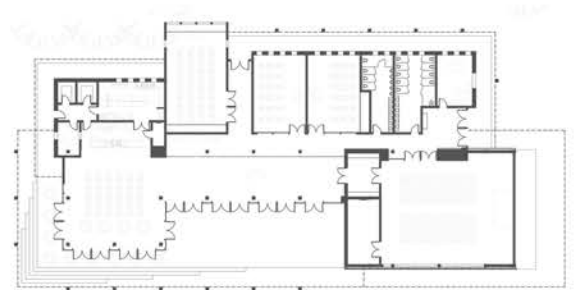

SOWETO Community Education Campus

The SOWETO Community Education Campus is a pro-bono project for Growing Up Africa, a non-profit whose mission is to drive research-based development and design to build resilient education structures and related infrastructure for a future of ecological, social, and economical sustainability. Located in SOWETO just outside Johannesburg, the 1800 square meter building is an assembly of multipurpose classrooms, lecture and music hall, office administration and meeting spaces anchored by a large auditorium. The structure also includes a cafeteria and "teaching kitchen" to accommodate vocational training in the culinary arts and hospitality services.